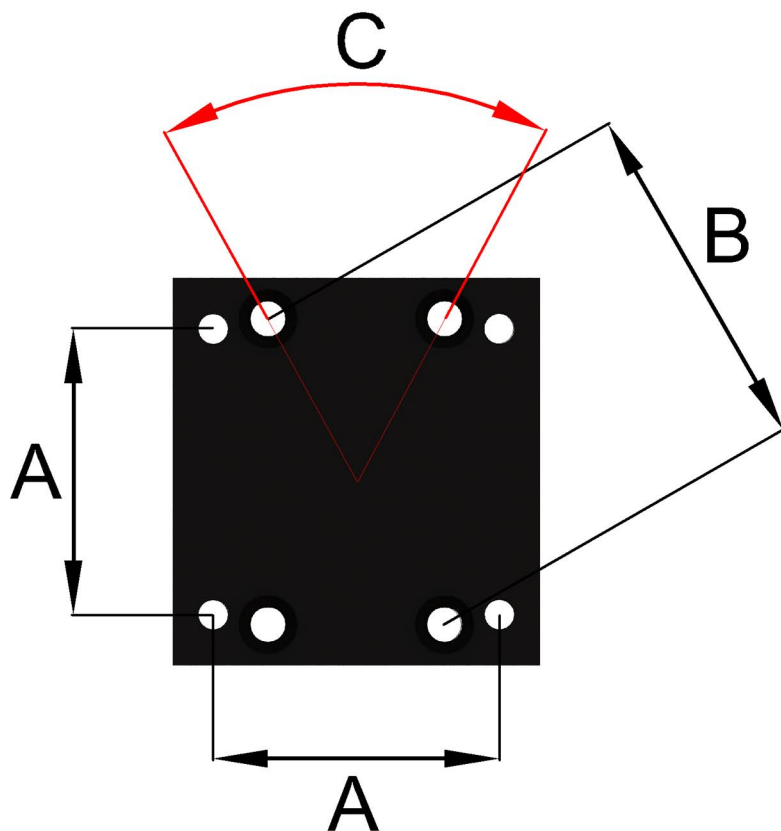

Dala-Fästet

ROTATOR ADAPTER

Model	RA140-173
Distance between centers A: (mm)	140
Distance between centers B: (mm)	173
Angle C	60
Order code	RA140-173

Sit Right AB
Adress: Närsjövägen 36,
SE-780 53 NÅS, Sweden
e-post: mail@sit-right.se
Telefon: 0281-300 30
www.sit-right.se